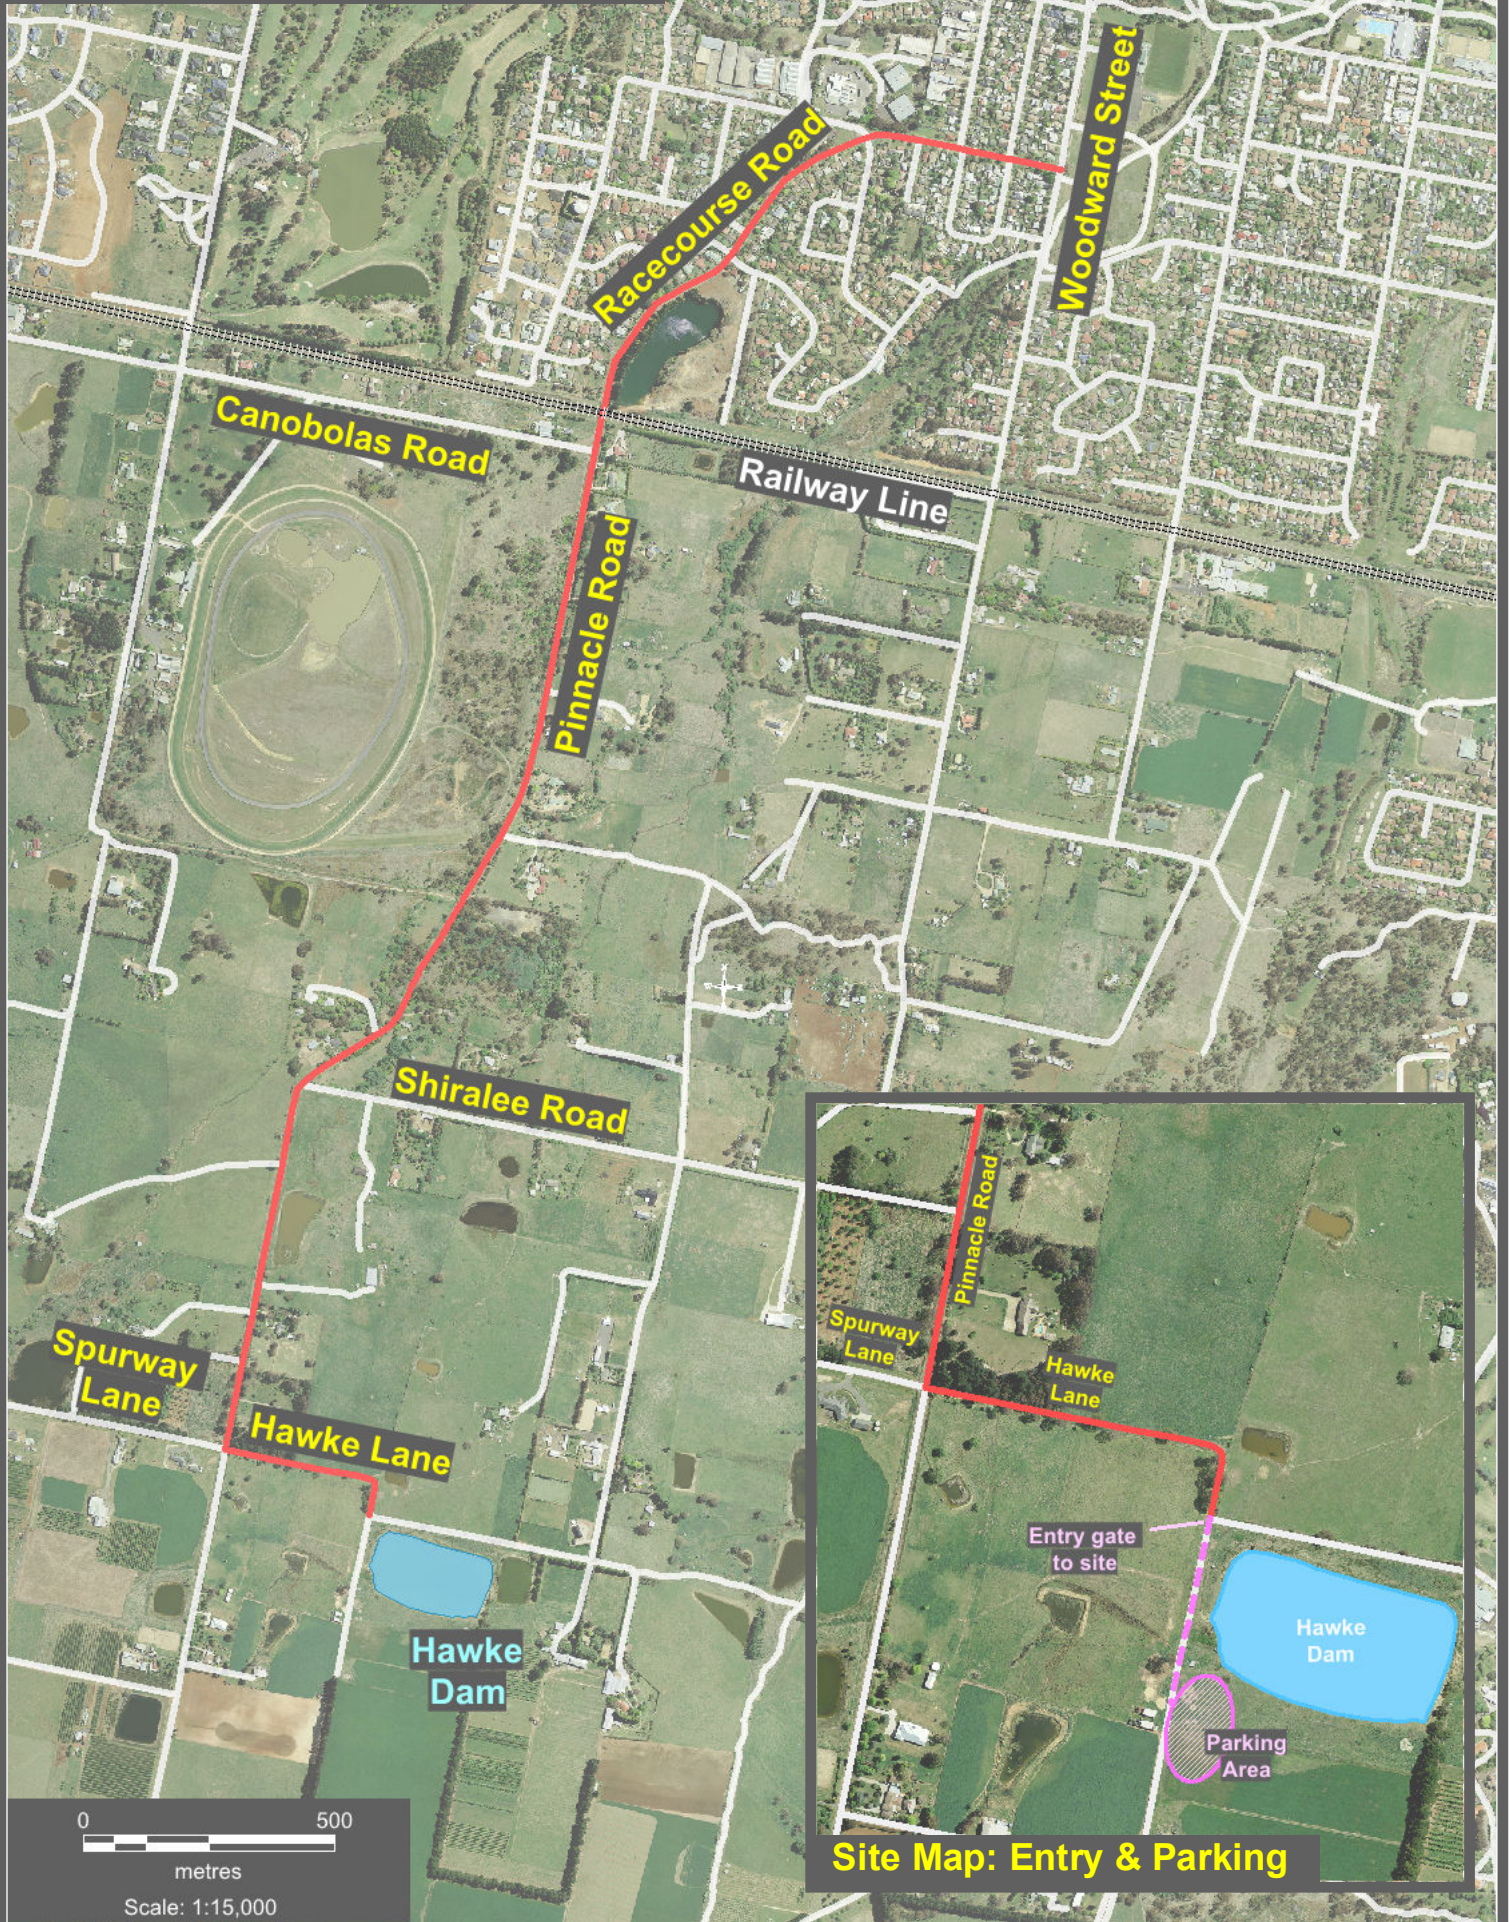

Hawkes Dam Fishout: Directions to Hawkes Dam

Hawkes Lane turnoff approx. 3.4km from
Woodward St/Racecourse Rd intersection

0 500

metres

Scale: 1:15,000

Site Map: Entry & Parking